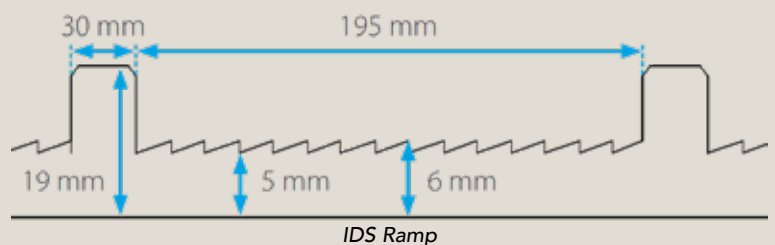

VANS & TRUCKS

IDS RAMP & COCO

NON-SLIP FLOORING FOR VAN AND TRUCK DECKS

Specially designed to facilitate the loading of horses into trailers and trucks.

WARRANTY
5
YEARS

COMPOSITION

IDS Ramp:
100% natural rubber.
Allows maximum grip on slopes.

Coco:
Natural coconut fibers on PVC sole.

INSTALLATION

The flooring are screwed or glued to the vehicle deck.

Custom made cut on demand for perfect adaptation to the length and width of the ramp.

CLEANING

IDS Ramp can be cleaned with a water jet or high-pressure cleaner.

It is resistant to most cleaning products.

References	Width	Length	Thickness	Weight
IDS RAMP	1,80 m	Up to 30 m	5 - 19 mm	8,5 kg/m ²
IDS RAMP	2,40 m	Up to 30 m	5 - 19 mm	8,5 kg/m ²
COCO17MM	2,00 m	Up to 30 m	17 mm	6,3 kg/m ²
COCO23MM	2,00 m	Up to 30 m	23 mm	7,3 kg/m ²