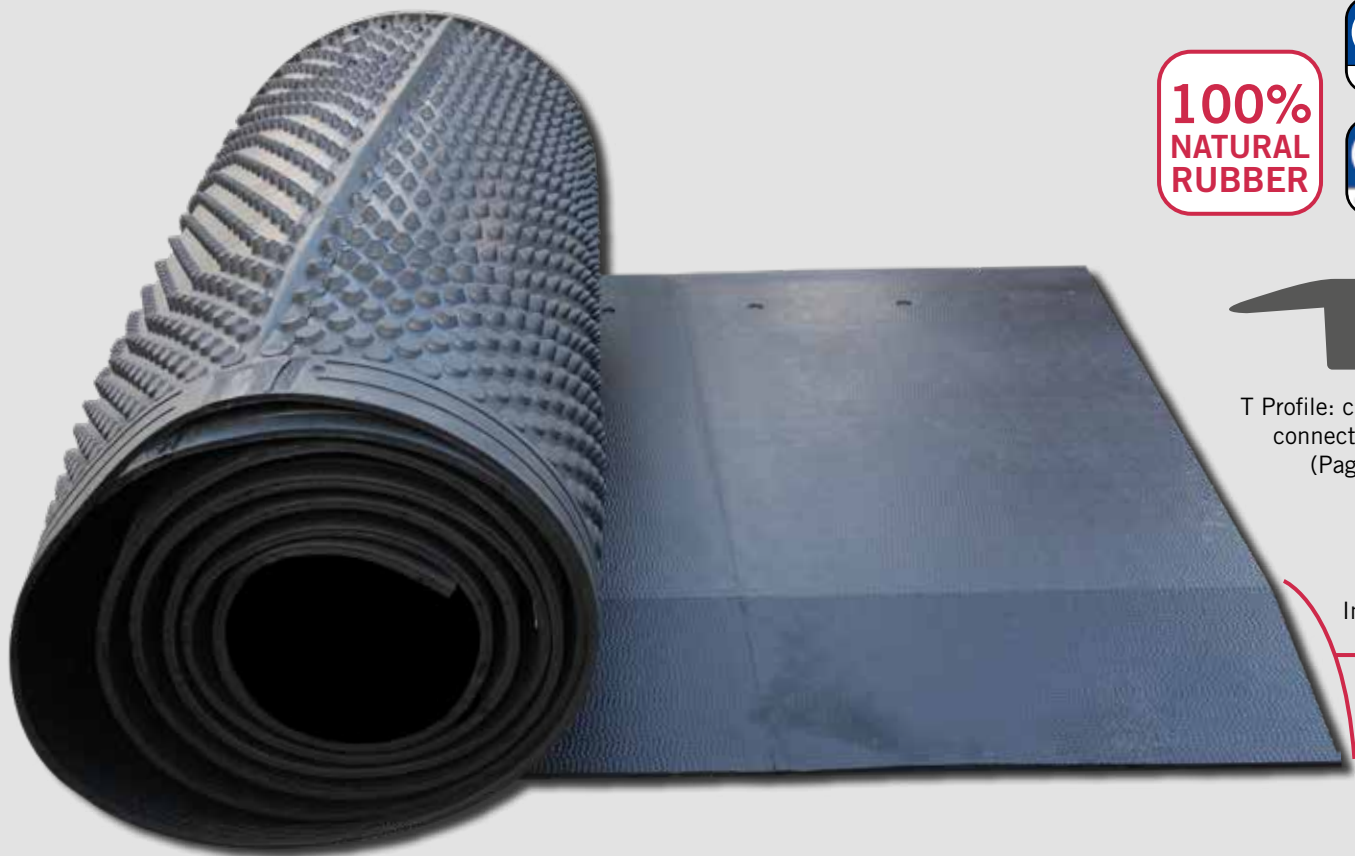

QUIETA ROLL

THE ONLY CUBICLE RUBBER
MAT IN ROLL REALLY
COMFORTABLE

IDS / ID GROUP

ZA Alpespace 73800 Porte de Savoie - FRANCE

Tel. : +33 (0)4 79 84 36 06 - www.ids-agri.com - contact@ids-agri.com

DOCUMENTATION &
INSTALLATION INSTRUCTIONS

**100%
NATURAL
RUBBER**

T Profile: can be use to connect two rolls (Page 38)

Integrated slope 40 cm

 Not recommended for tie stall

 Quick & easy to install: no junction

 8x80mm Hammer-in anchors with stainless steel screws & washers. 3 screws / place

COMFORT

Bedding with unequaled comfort thanks to evenly positioned rubber pads on the lower side.

SECURITY

Non-slip hammered upper side: fewer injuries, less stress, greater well-being and higher yield for the animal.

HYGIENE

100 % natural rubber: perfect tightness. Integrated slope at the back of the mat allowing the evacuation of liquids. High pressure washing.

RELIABILITY

High resistance to crushing. Reduced maintenance costs, consumption of straw and cleaning time.